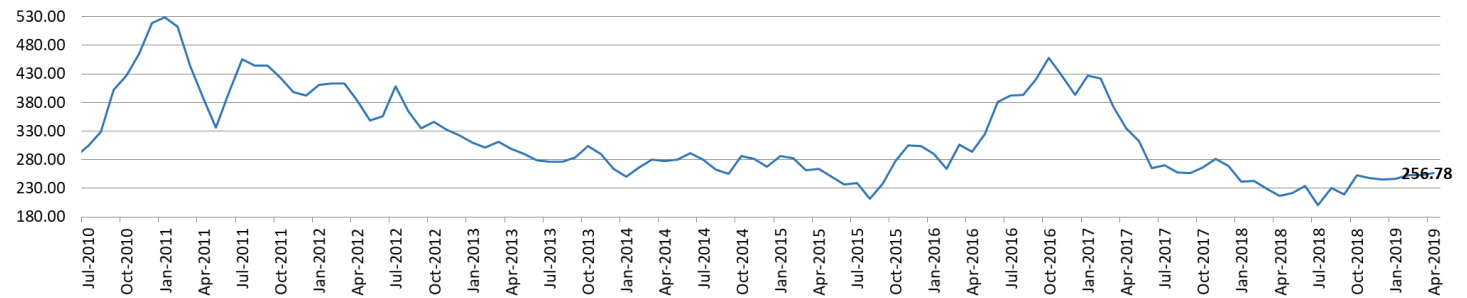

SUGAR PRICES MONTHLY AVERAGE - WHITE SUGAR NO. 5 LONDON DAILY PRICES (€/t)

source: Barchart futures

SUGAR PRICES MONTHLY AVERAGE - RAW SUGAR NO. 11 NEW YORK DAILY PRICES (€/t)

source: Barchart futures

SUGAR PRICES MONTHLY AVERAGE - WHITE PREMIUM PRICES (€/t)

source: CIBE elaborated on Barchart figures

SUGAR PRICES MONTHLY AVERAGE - EU WHITE SUGAR PRICES (€/t)

source: EU Commission sugar dashboard

Legend: EU white sugar monthly average price are calculated according to Commission Implementing Regulation, Annex II Regulation (EU)2017/1185.

FUTURES TABLE | SUGAR NO 5 FUTURES IN EURO (1-29 APRIL)

source: Barchart

SUGAR NO 5 FUTURES IN EURO

futures/ date	1-Oct-2019	1-Dec-2019	1-Mar-2020	1-May-2020
1-Apr-2019	309.60	319.69	328.45	334.79
8-Apr-2019	306.31	315.41	324.51	331.47
15-Apr-2019	303.29	313.29	323.91	331.52
23-Apr-2019	306.75	317.55	327.91	334.43
29-Apr-2019	304.89	314.85	323.64	329.92

MONTHLY SUGAR PRICES (€/t) | SUGAR QUOTATIONS MARCH 2019

source: Barchart, Platts Kingsman

Legend:

- Size sugar no #11 contracts, 112,000 pounds (50 long tonnes)
- Size sugar no #5 contracts, 50 metric tonnes
- Kingsmann Delivered West Europe Spot prices (€/mt) the assessment normalized to reflect sugar delivered on a 3,000 to 5,000 mt size. Delivered from: DE, UK, FR, BE, NL.