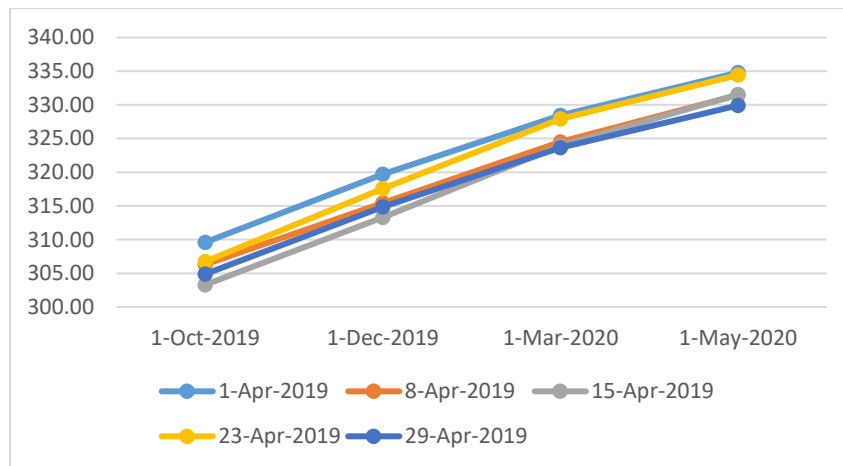

SUGAR PRICES MONTHLY AVERAGE - WHITE SUGAR NO. 5 LONDON DAILY PRICES (€/t)

source: Barchart futures

SUGAR PRICES MONTHLY AVERAGE - RAW SUGAR NO. 11 NEW YORK DAILY PRICES (€/t)

source: Barchart futures

SUGAR PRICES MONTHLY AVERAGE - WHITE PREMIUM PRICES (€/t)

ENERGY PRICES

UNITED STATES ETHANOL (US\$/hl)

source: Quandl

FUTURES TABLE | SUGAR NO 11 FUTURES IN EURO (1-29 APRIL)

source: Barchart

SUGAR NO 11 FUTURES IN EURO

futures/ date	1-Oct-2019	1-Mar-2020	1-May-2020	1-Jul-2020
1-Apr-2019	257.51	274.44	276.80	278.57
8-Apr-2019	255.25	272.76	274.92	276.89
15-Apr-2019	255.79	272.76	275.30	277.05
22-Apr-2019	256.55	276.61	277.39	277.79
29-Apr-2019	250.95	270.53	273.10	274.88

FUTURES TABLE | SUGAR NO 5 FUTURES IN EURO (1-29 APRIL)

source: Barchart

SUGAR NO 5 FUTURES IN EURO

futures/ date	1-Oct-2019	1-Dec-2019	1-Mar-2020	1-May-2020
1-Apr-2019	309.60	319.69	328.45	334.79
8-Apr-2019	306.31	315.41	324.51	331.47
15-Apr-2019	303.29	313.29	323.91	331.52
23-Apr-2019	306.75	317.55	327.91	334.43
29-Apr-2019	304.89	314.85	323.64	329.92

MONTHLY SUGAR PRICES (€/t) | SUGAR QUOTATIONS MARCH 2019

source: Barchart, Platts Kingsman

Legend:

- Size sugar no #11 contracts, 112,000 pounds (50 long tonnes)
- Size sugar no #5 contracts, 50 metric tonnes
- Kingsmann Delivered West Europe Spot prices (€/mt) the assessment normalized to reflect sugar delivered on a 3,000 to 5,000 mt size. Delivered from: DE, UK, FR, BE, NL.