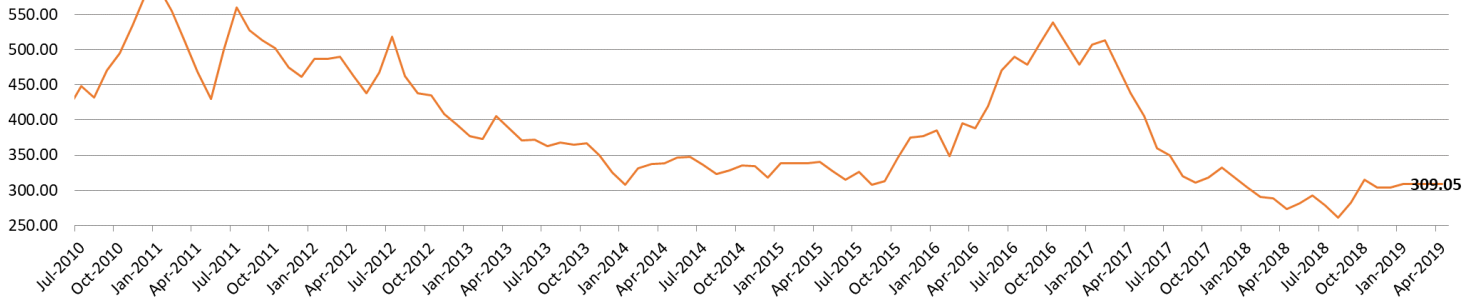

SUGAR PRICES MONTHLY AVERAGE - WHITE SUGAR NO. 5 LONDON DAILY PRICES (€/t)

source: Barchart futures

SUGAR PRICES MONTHLY AVERAGE - RAW SUGAR NO. 11 NEW YORK DAILY PRICES (€/t)

source: Barchart futures

SUGAR PRICES MONTHLY AVERAGE - WHITE PREMIUM PRICES (€/t)

source: CIBE elaborated on Barchart figures

SUGAR PRICES MONTHLY AVERAGE - EU WHITE SUGAR PRICES (€/t)

source: EU Commission sugar dashboard

Legend: EU white sugar monthly average price are calculated according to Commission Implementing Regulation, Annex II Regulation (EU)2017/1185.

FUTURES TABLE | SUGAR NO 5 FUTURES IN EURO (1-29 APRIL)

source: Barchart

SUGAR NO 5 FUTURES IN EURO

futures/ date	1-Oct-2019	1-Dec-2019	1-Mar-2020	1-May-2020
1-Apr-2019	309.60	319.69	328.45	334.79
8-Apr-2019	306.31	315.41	324.51	331.47
15-Apr-2019	303.29	313.29	323.91	331.52
23-Apr-2019	306.75	317.55	327.91	334.43
29-Apr-2019	304.89	314.85	323.64	329.92

MONTHLY SUGAR PRICES (€/t) | SUGAR QUOTATIONS MARCH 2019

source: Barchart, Platts Kingsman

Legend:

- Size sugar no #11 contracts, 112,000 pounds (50 long tonnes)
- Size sugar no #5 contracts, 50 metric tonnes
- Kingsmann Delivered West Europe Spot prices (€/mt) the assessment normalized to reflect sugar delivered on a 3,000 to 5,000 mt size. Delivered from: DE, UK, FR, BE, NL.