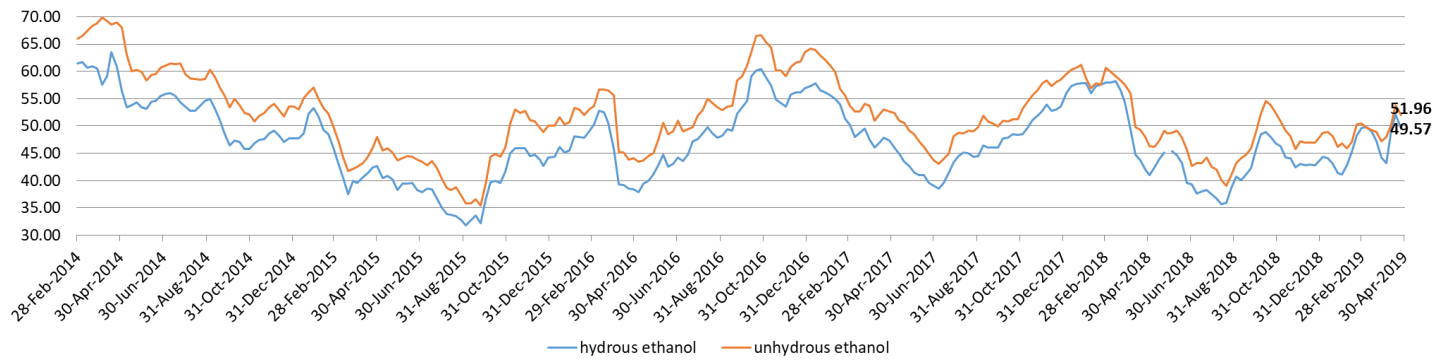

source: CIBE elaborated on Barchart figures

SUGAR PRICES MONTHLY AVERAGE - EU WHITE SUGAR PRICES (€/t)

source: EU Commission sugar dashboard

Legend: EU white sugar monthly average price are calculated according to Commission Implementing Regulation, Annex II Regulation (EU)2017/1185.

SUGAR VS OIL

source: Barchart and Businessinsider

ENERGY PRICES

BRAZIL ETHANOL (US\$/hl)

source: Cepea

ENERGY PRICES

EUROPE ETHANOL (€/hl)

source: Barchart

ENERGY PRICES

UNITED STATES ETHANOL (US\$/hl)

source: Quandl

FUTURES TABLE | SUGAR NO 11 FUTURES IN EURO (1-29 APRIL)

source: Barchart

SUGAR NO 11 FUTURES IN EURO

futures/ date	1-Oct-2019	1-Mar-2020	1-May-2020	1-Jul-2020
1-Apr-2019	257.51	274.44	276.80	278.57
8-Apr-2019	255.25	272.76	274.92	276.89
15-Apr-2019	255.79	272.76	275.30	277.05
22-Apr-2019	256.55	276.61	277.39	277.79
29-Apr-2019	250.95	270.53	273.10	274.88

FUTURES TABLE | SUGAR NO 5 FUTURES IN EURO (1-29 APRIL)

source: Barchart

SUGAR NO 5 FUTURES IN EURO

futures/ date	1-Oct-2019	1-Dec-2019	1-Mar-2020	1-May-2020
1-Apr-2019	309.60	319.69	328.45	334.79
8-Apr-2019	306.31	315.41	324.51	331.47
15-Apr-2019	303.29	313.29	323.91	331.52
23-Apr-2019	306.75	317.55	327.91	334.43
29-Apr-2019	304.89	314.85	323.64	329.92