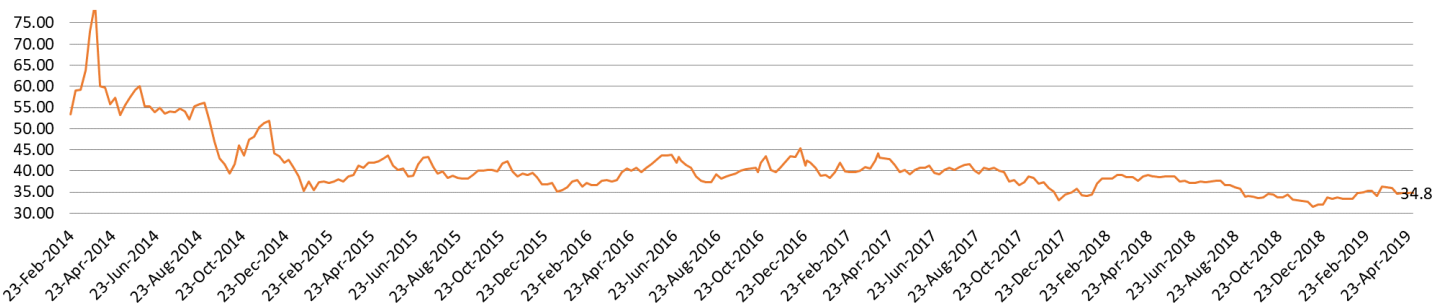

SUGAR VS OIL

source: Barchart and Businessinsider

ENERGY PRICES

BRAZIL ETHANOL (US\$/hl)

source: Cepea

ENERGY PRICES

EUROPE ETHANOL (€/hl)

source: Barchart

ENERGY PRICES

UNITED STATES ETHANOL (US\$/hl)

source: Quandl

FUTURES TABLE | SUGAR NO 11 FUTURES IN EURO (1-29 APRIL)

source: Barchart

SUGAR NO 11 FUTURES IN EURO

futures/ date	1-Oct-2019	1-Mar-2020	1-May-2020	1-Jul-2020
1-Apr-2019	257.51	274.44	276.80	278.57
8-Apr-2019	255.25	272.76	274.92	276.89
15-Apr-2019	255.79	272.76	275.30	277.05
22-Apr-2019	256.55	276.61	277.39	277.79
29-Apr-2019	250.95	270.53	273.10	274.88

FUTURES TABLE | SUGAR NO 5 FUTURES IN EURO (1-29 APRIL)

source: Barchart

SUGAR NO 5 FUTURES IN EURO

futures/ date	1-Oct-2019	1-Dec-2019	1-Mar-2020	1-May-2020
1-Apr-2019	309.60	319.69	328.45	334.79
8-Apr-2019	306.31	315.41	324.51	331.47
15-Apr-2019	303.29	313.29	323.91	331.52
23-Apr-2019	306.75	317.55	327.91	334.43
29-Apr-2019	304.89	314.85	323.64	329.92

MONTHLY SUGAR PRICES (€/t) | SUGAR QUOTATIONS MARCH 2019

source: Barchart, Platts Kingsman

Legend:

- Size sugar no #11 contracts, 112,000 pounds (50 long tonnes)
- Size sugar no #5 contracts, 50 metric tonnes
- Kingsmann Delivered West Europe Spot prices (€/mt) the assessment normalized to reflect sugar delivered on a 3,000 to 5,000 mt size. Delivered from: DE, UK, FR, BE, NL.