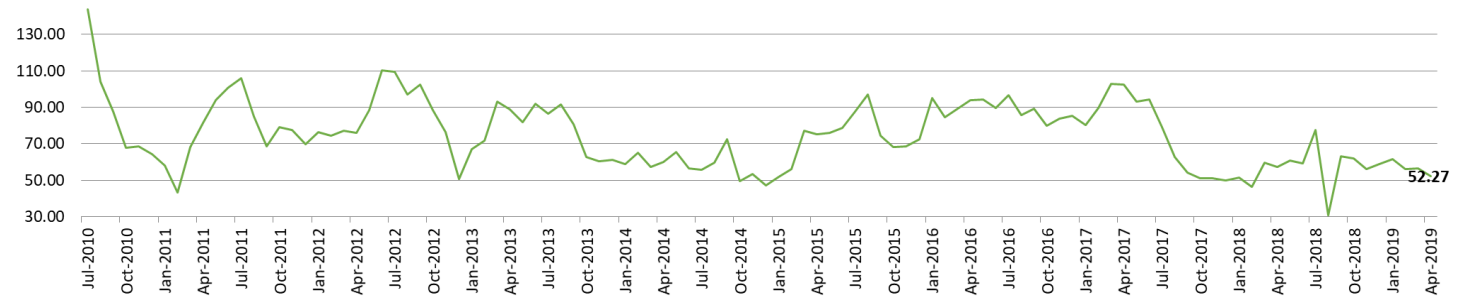

SUGAR PRICES MONTHLY AVERAGE - WHITE SUGAR NO. 5 LONDON DAILY PRICES (€/t)

source: Barchart futures

SUGAR PRICES MONTHLY AVERAGE - RAW SUGAR NO. 11 NEW YORK DAILY PRICES (€/t)

source: Barchart futures

SUGAR PRICES MONTHLY AVERAGE - WHITE PREMIUM PRICES (€/t)

source: CIBE elaborated on Barchart figures

SUGAR PRICES MONTHLY AVERAGE - EU WHITE SUGAR PRICES (€/t)

source: EU Commission sugar dashboard

Legend: EU white sugar monthly average price are calculated according to Commission Implementing Regulation, Annex II Regulation (EU)2017/1185.

FUTURES TABLE | SUGAR NO 5 FUTURES IN EURO (1-29 APRIL)

source: Barchart

SUGAR NO 5 FUTURES IN EURO

futures/ date	1-Oct-2019	1-Dec-2019	1-Mar-2020	1-May-2020
1-Apr-2019	309.60	319.69	328.45	334.79
8-Apr-2019	306.31	315.41	324.51	331.47
15-Apr-2019	303.29	313.29	323.91	331.52
23-Apr-2019	306.75	317.55	327.91	334.43
29-Apr-2019	304.89	314.85	323.64	329.92

MONTHLY SUGAR PRICES (€/t) | SUGAR QUOTATIONS MARCH 2019

source: Barchart, Platts Kingsman

Legend:

- Size sugar no #11 contracts, 112,000 pounds (50 long tonnes)
- Size sugar no #5 contracts, 50 metric tonnes
- Kingsmann Delivered West Europe Spot prices (€/mt) the assessment normalized to reflect sugar delivered on a 3,000 to 5,000 mt size. Delivered from: DE, UK, FR, BE, NL.