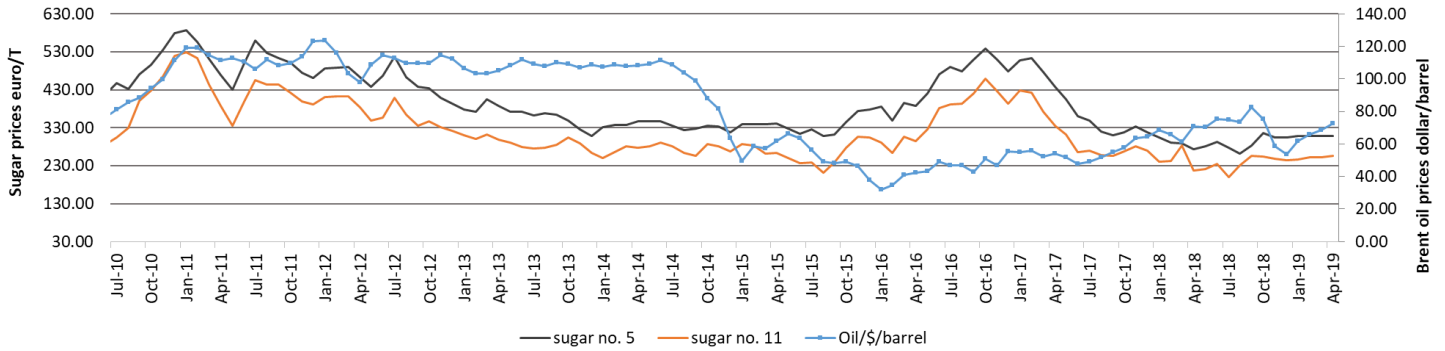

SUGAR PRICES MONTHLY AVERAGE - WHITE SUGAR NO. 5 LONDON DAILY PRICES (€/t)

source: Barchart futures

SUGAR PRICES MONTHLY AVERAGE - RAW SUGAR NO. 11 NEW YORK DAILY PRICES (€/t)

source: Barchart futures

SUGAR PRICES MONTHLY AVERAGE - WHITE PREMIUM PRICES (€/t)

source: CIBE elaborated on Barchart figures

SUGAR PRICES MONTHLY AVERAGE - EU WHITE SUGAR PRICES (€/t)

source: EU Commission sugar dashboard

Legend: EU white sugar monthly average price are calculated according to Commission Implementing Regulation, Annex II Regulation (EU)2017/1185.

SUGAR VS OIL

source: Barchart and Businessinsider

ENERGY PRICES

BRAZIL ETHANOL (US\$/hl)

source: Cepea

ENERGY PRICES

EUROPE ETHANOL (€/hl)

source: Barchart

ENERGY PRICES

UNITED STATES ETHANOL (US\$/hl)

source: Quandl

FUTURES TABLE | SUGAR NO 11 FUTURES IN EURO (1-29 APRIL)

source: Barchart

SUGAR NO 11 FUTURES IN EURO

futures/ date	1-Oct-2019	1-Mar-2020	1-May-2020	1-Jul-2020
1-Apr-2019	257.51	274.44	276.80	278.57
8-Apr-2019	255.25	272.76	274.92	276.89
15-Apr-2019	255.79	272.76	275.30	277.05
22-Apr-2019	256.55	276.61	277.39	277.79
29-Apr-2019	250.95	270.53	273.10	274.88