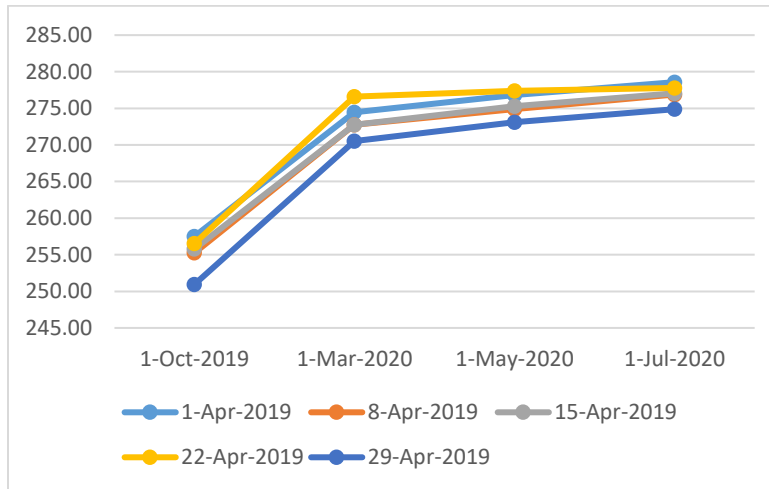

SUGAR PRICES MONTHLY AVERAGE - WHITE SUGAR NO. 5 LONDON DAILY PRICES (€/t)

source: Barchart futures

SUGAR PRICES MONTHLY AVERAGE - RAW SUGAR NO. 11 NEW YORK DAILY PRICES (€/t)

source: Barchart futures

SUGAR PRICES MONTHLY AVERAGE - WHITE PREMIUM PRICES (€/t)

ENERGY PRICES

UNITED STATES ETHANOL (US\$/hl)

source: Quandl

FUTURES TABLE | SUGAR NO 11 FUTURES IN EURO (1-29 APRIL)

source: Barchart

SUGAR NO 11 FUTURES IN EURO

futures/ date	1-Oct-2019	1-Mar-2020	1-May-2020	1-Jul-2020
1-Apr-2019	257.51	274.44	276.80	278.57
8-Apr-2019	255.25	272.76	274.92	276.89
15-Apr-2019	255.79	272.76	275.30	277.05
22-Apr-2019	256.55	276.61	277.39	277.79
29-Apr-2019	250.95	270.53	273.10	274.88

FUTURES TABLE | SUGAR NO 5 FUTURES IN EURO (1-29 APRIL)

source: Barchart

SUGAR NO 5 FUTURES IN EURO

futures/ date	1-Oct-2019	1-Dec-2019	1-Mar-2020	1-May-2020
1-Apr-2019	309.60	319.69	328.45	334.79
8-Apr-2019	306.31	315.41	324.51	331.47
15-Apr-2019	303.29	313.29	323.91	331.52
23-Apr-2019	306.75	317.55	327.91	334.43
29-Apr-2019	304.89	314.85	323.64	329.92

MONTHLY SUGAR PRICES (€/t) | SUGAR QUOTATIONS MARCH 2019

source: Barchart, Platts Kingsman

Legend:

- Size sugar no #11 contracts, 112,000 pounds (50 long tonnes)
- Size sugar no #5 contracts, 50 metric tonnes
- Kingsmann Delivered West Europe Spot prices (€/mt) the assessment normalized to reflect sugar delivered on a 3,000 to 5,000 mt size. Delivered from: DE, UK, FR, BE, NL.