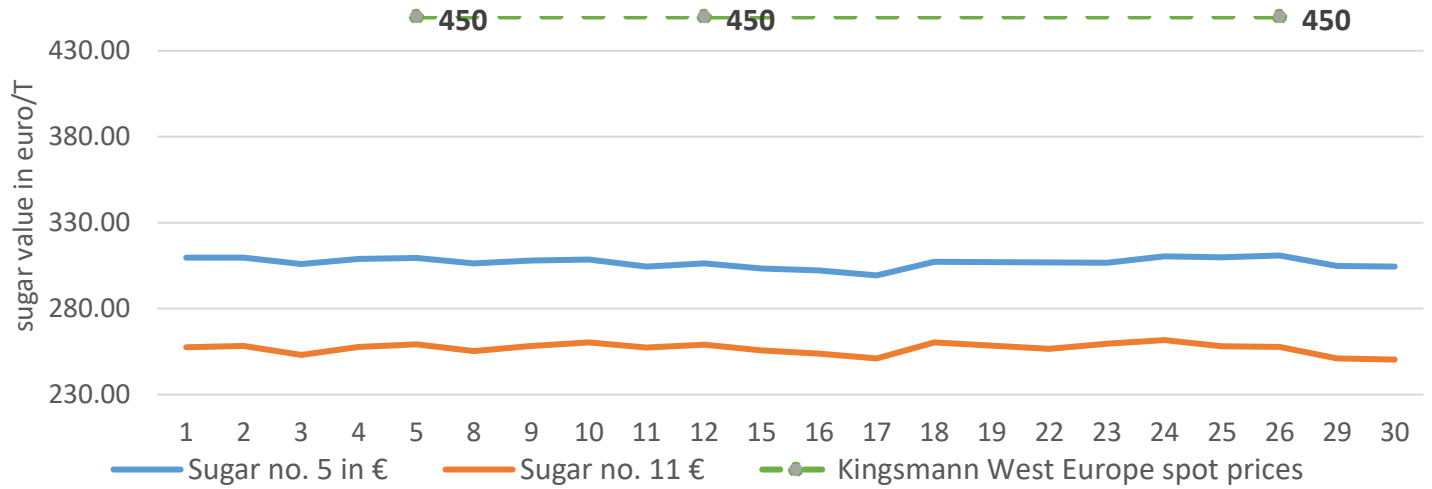

SUGAR PRICES MONTHLY AVERAGE - WHITE SUGAR NO. 5 LONDON DAILY PRICES (€/t)

source: Barchart futures

SUGAR PRICES MONTHLY AVERAGE - RAW SUGAR NO. 11 NEW YORK DAILY PRICES (€/t)

source: Barchart futures

SUGAR PRICES MONTHLY AVERAGE - WHITE PREMIUM PRICES (€/t)

ENERGY PRICES

UNITED STATES ETHANOL (US\$/hl)

source: Quandl

FUTURES TABLE | SUGAR NO 11 FUTURES IN EURO (1-29 APRIL)

source: Barchart

SUGAR NO 11 FUTURES IN EURO

futures/ date	1-Oct-2019	1-Mar-2020	1-May-2020	1-Jul-2020
1-Apr-2019	257.51	274.44	276.80	278.57
8-Apr-2019	255.25	272.76	274.92	276.89
15-Apr-2019	255.79	272.76	275.30	277.05
22-Apr-2019	256.55	276.61	277.39	277.79
29-Apr-2019	250.95	270.53	273.10	274.88

FUTURES TABLE | SUGAR NO 5 FUTURES IN EURO (1-29 APRIL)

source: Barchart

SUGAR NO 5 FUTURES IN EURO

futures/ date	1-Oct-2019	1-Dec-2019	1-Mar-2020	1-May-2020
1-Apr-2019	309.60	319.69	328.45	334.79
8-Apr-2019	306.31	315.41	324.51	331.47
15-Apr-2019	303.29	313.29	323.91	331.52
23-Apr-2019	306.75	317.55	327.91	334.43
29-Apr-2019	304.89	314.85	323.64	329.92

MONTHLY SUGAR PRICES (€/t) | SUGAR QUOTATIONS MARCH 2019

source: Barchart, Platts Kingsman

Legend:

- Size sugar no #11 contracts, 112,000 pounds (50 long tonnes)
- Size sugar no #5 contracts, 50 metric tonnes
- Kingsmann Delivered West Europe Spot prices (€/mt) the assessment normalized to reflect sugar delivered on a 3,000 to 5,000 mt size. Delivered from: DE, UK, FR, BE, NL.