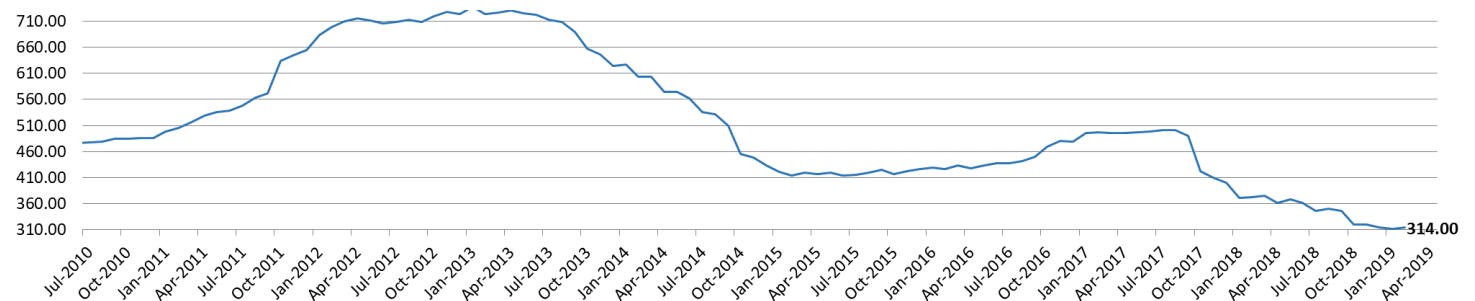

SUGAR PRICES MONTHLY AVERAGE - WHITE SUGAR NO. 5 LONDON DAILY PRICES (€/t)

source: Barchart futures

SUGAR PRICES MONTHLY AVERAGE - RAW SUGAR NO. 11 NEW YORK DAILY PRICES (€/t)

source: Barchart futures

SUGAR PRICES MONTHLY AVERAGE - WHITE PREMIUM PRICES (€/t)

source: CIBE elaborated on Barchart figures

SUGAR PRICES MONTHLY AVERAGE - EU WHITE SUGAR PRICES (€/t)

source: EU Commission sugar dashboard

Legend: EU white sugar monthly average price are calculated according to Commission Implementing Regulation, Annex II Regulation (EU)2017/1185.

MONTHLY SUGAR PRICES (€/t) | SUGAR QUOTATIONS MARCH 2019

source: Barchart, Platts Kingsman

Legend:

- Size sugar no #11 contracts, 112,000 pounds (50 long tonnes)
- Size sugar no #5 contracts, 50 metric tonnes
- Kingsmann Delivered West Europe Spot prices (€/mt) the assessment normalized to reflect sugar delivered on a 3,000 to 5,000 mt size. Delivered from: DE, UK, FR, BE, NL.