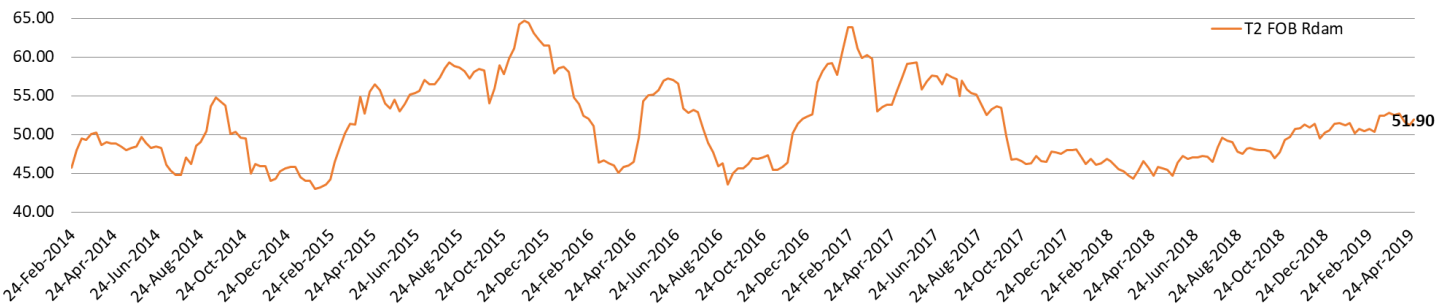

source: CIBE elaborated on Barchart figures

SUGAR PRICES MONTHLY AVERAGE - EU WHITE SUGAR PRICES (€/t)

source: EU Commission sugar dashboard

Legend: EU white sugar monthly average price are calculated according to Commission Implementing Regulation, Annex II Regulation (EU)2017/1185.

SUGAR VS OIL

source: Barchart and Businessinsider

ENERGY PRICES

BRAZIL ETHANOL (US\$/hl)

source: Cepea

ENERGY PRICES

EUROPE ETHANOL (€/hl)

source: Barchart

ENERGY PRICES

UNITED STATES ETHANOL (US\$/hl)

source: Quandl

FUTURES TABLE | SUGAR NO 11 FUTURES IN EURO (1-29 APRIL)

source: Barchart

SUGAR NO 11 FUTURES IN EURO

futures/ date	1-Oct-2019	1-Mar-2020	1-May-2020	1-Jul-2020
1-Apr-2019	257.51	274.44	276.80	278.57
8-Apr-2019	255.25	272.76	274.92	276.89
15-Apr-2019	255.79	272.76	275.30	277.05
22-Apr-2019	256.55	276.61	277.39	277.79
29-Apr-2019	250.95	270.53	273.10	274.88

FUTURES TABLE | SUGAR NO 5 FUTURES IN EURO (1-29 APRIL)

source: Barchart

SUGAR NO 5 FUTURES IN EURO

futures/ date	1-Oct-2019	1-Dec-2019	1-Mar-2020	1-May-2020
1-Apr-2019	309.60	319.69	328.45	334.79
8-Apr-2019	306.31	315.41	324.51	331.47
15-Apr-2019	303.29	313.29	323.91	331.52
23-Apr-2019	306.75	317.55	327.91	334.43
29-Apr-2019	304.89	314.85	323.64	329.92